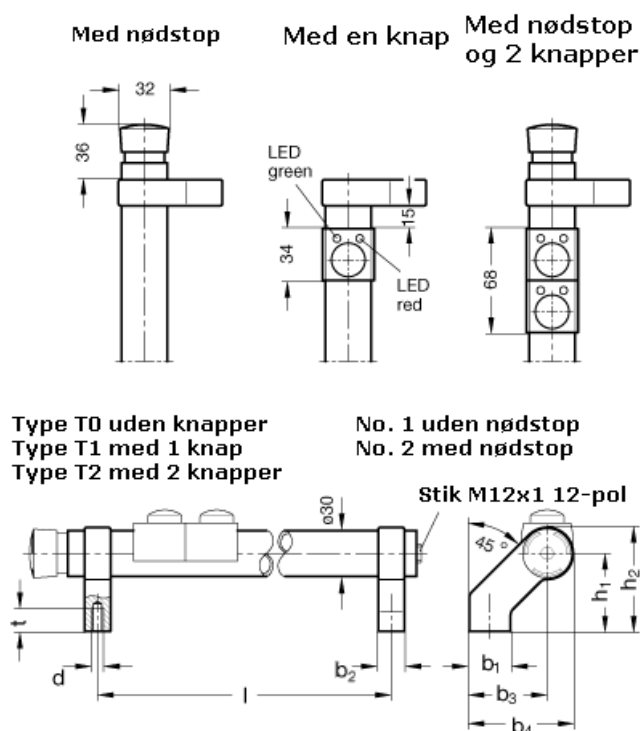

Article number: 201024030012

Description: E+G Tubular handles with switches  
GN 332-300-SW-T1-2

## Measures

b1 = 27	t = 15
b2 = 17	
b3 = 51	
b4 = 68	
d = M 8	
h1 = 51	
h2 = 68	
l = 300	